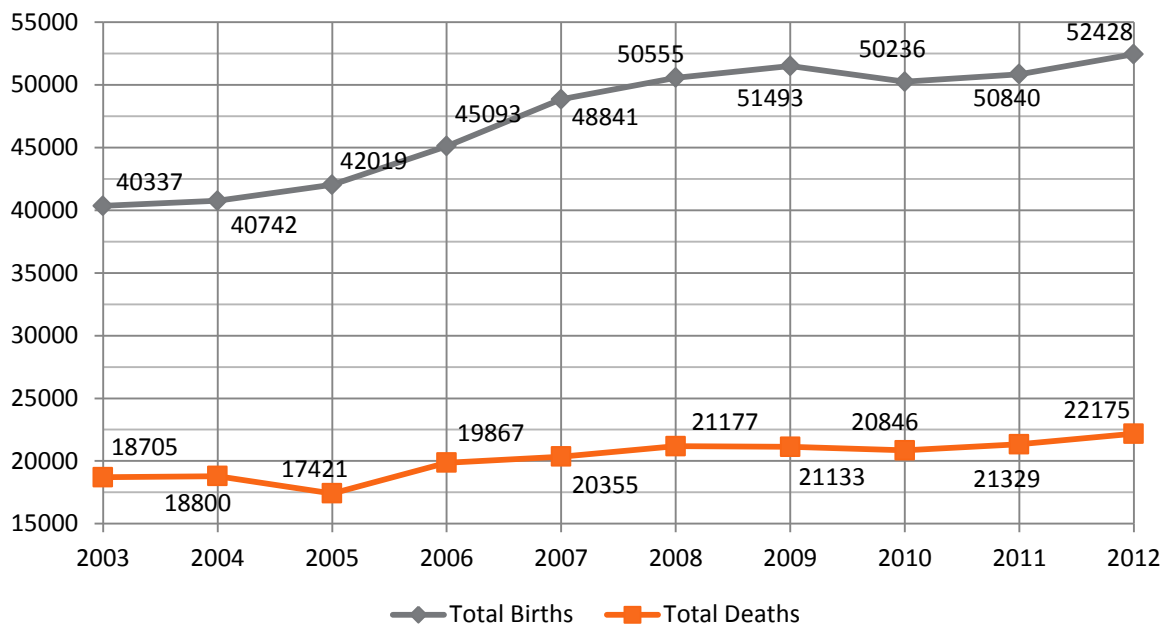

**Table 8**

(Continued)

Birth Weight (Grams)	Gestation Period (weeks)														Total
	33	34	35	36	37	38	39	40	41	42	43	44	45+	NS	
<500	0	0	0	0	0	0	0	0	0	0	0	0	0	0	34
500-749	0	0	0	1	0	0	0	0	0	0	0	0	0	0	51
750-999	0	0	0	0	0	0	0	0	0	0	0	0	0	0	11
1000-1249	2	3	0	0	0	0	0	0	0	0	0	0	0	0	82
1250-1499	9	8	4	2	1	0	0	1	0	0	0	0	0	0	80
1,500-1,749	31	21	15	12	0	3	1	0	0	0	0	0	0	0	138
1,750-1,999	45	57	29	30	9	10	2	0	1	0	0	0	0	0	234
2,000-2,249	28	68	93	79	66	32	12	2	2	0	0	0	0	0	400
2,250-2,499	24	64	114	147	202	173	100	37	3	0	0	0	3	0	872
2,500-2,749	6	29	89	212	350	407	333	155	38	1	0	0	1	0	1621
2,750-2,999	0	13	63	158	501	895	992	552	160	4	0	0	4	0	3346
3,000-3,249	0	6	18	110	403	1070	1609	1214	427	9	1	1	15	0	4884
3,250-3,499	0	2	10	50	200	881	1747	1546	657	10	2	0	12	0	5117
3,500-3,749	0	2	2	20	109	586	1324	1389	686	15	1	0	10	0	4144
3,750-3,999	0	0	2	3	50	274	647	872	503	9	0	0	5	0	2365
4,000-4,249	0	0	0	4	17	103	289	375	283	6	1	0	3	0	1081
4,250-4,499	0	0	2	1	10	37	113	163	146	6	0	0	0	0	478
4,500-4,749	0	0	0	0	3	15	32	47	45	0	0	0	1	0	143
4,750-4,999	0	0	0	0	1	12	10	20	17	0	0	0	0	0	60
5,000-5,249	0	0	0	0	0	4	2	2	2	0	0	0	1	0	11
5,250-5,499	0	0	0	1	0	1	4	2	1	0	0	0	0	0	9
5,500-5,749	0	0	0	1	0	0	1	0	0	0	0	0	0	0	2
5,750-5,999	0	0	0	0	0	0	0	0	0	0	0	0	0	0	0
6,000-6,249	0	0	0	0	0	0	0	0	0	0	0	0	0	0	0
6,250-6,499	0	0	0	0	0	0	0	0	0	0	0	0	0	0	0
6500+	0	0	0	0	0	0	0	0	0	0	0	0	0	0	0
NS	1	0	0	0	0	0	1	0	1	0	0	0	0	0	4
Res Total	146	273	441	831	1922	4503	7219	6377	2972	60	5	1	55	0	25167
Non Res Total	2	7	6	11	18	31	54	42	22	2	0	0	0	0	212
Total	148	280	447	842	1940	4534	7273	6419	2994	62	5	1	55	0	25379

**10 Year Trend for Births and Deaths**

**Table 10**

**Average Gestation Age / Birth Weight**

Year	(Grams)	(Week)	Total
(2003)	3,372	38.86	40,337
(2004)	3,360	38.80	40,742
(2005)	3,350	38.78	42,019
(2006)	3,343	38.76	45,093
(2007)	3,346	38.80	48,841
(2008)	3,342	38.75	50,555
(2009)	3,331	38.75	51,493
(2010)	3,329	38.73	50,622
(2011)	3,323	38.74	50,840
(2012)	3,316	38.73	52,428