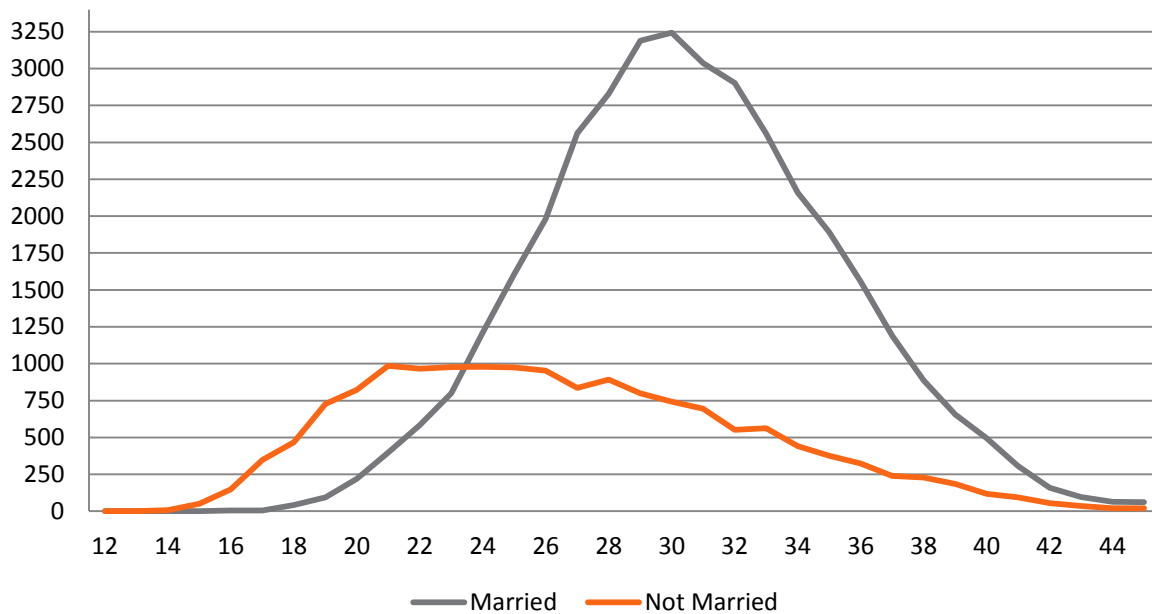

# Birth Related Statistics

There were a total of 52,428 live births in Alberta in 2012 with slightly more boys born (27,047) than girls (25,379).

Of the Alberta live births, 1,731 were multiple births. Most of these multiple births were twins (1,688), but there were 43 sets of triplets too.

The majority of live births in the province in 2012 were by women between the ages of 20 – 35.

**Number of Live Births by Age of Mother**

**Table 1**  
**Live Births**  
**Age of Mother by Total Live Births, 2012**